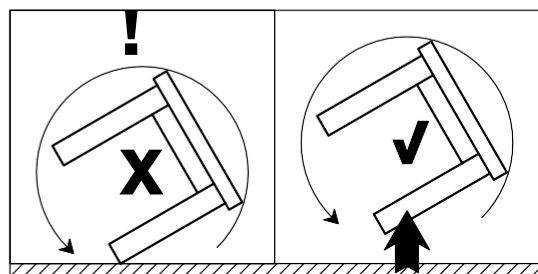

- A 2x
 - B 2x
 - C 6x
 - D 2x
 - E 4x
 - F 2x
 - G 2x
 - H 2x
 - I 3x
 - J 2x
- Ø 8/35
M 6/130
M 6
M 6
M 6/60
M 5/50

Icons representing: 3 people (assembly team), 40-45 min. (assembly time), screwdriver, hammer, 10mm wrench, and Allen key.

3 s2

5

4 s2

6

7

s2 1

8

s2 2