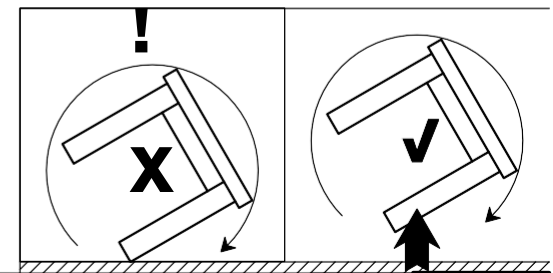

- A 2x
 - B 2x
 - C 6x
 - D 2x
 - E 4x
 - F 2x
 - G 2x
 - H 2x
 - I 3x
 - J 2x
- Ø 8/35
M 6/130
M 6
M 6
M 6/60
M 5/50

Icons representing: 3 people (assembly team), 40-45 min. (assembly time), screwdriver, hammer, 10mm wrench, and Allen key.

3 s2

5

4 s2

6

7

s2 1

8

s2 2